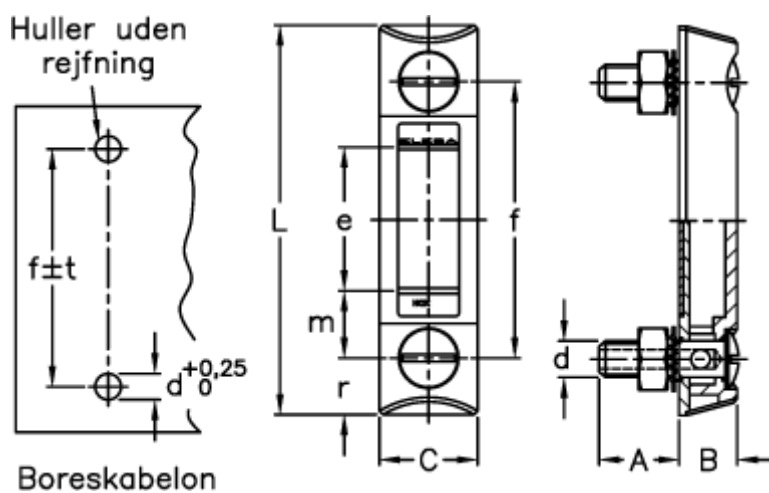

Article number: 2311011363

Description: E+G Column level indicator
HCX.254-INOX

Measures

A = 21	Max tightening torque (Nm) = 10 to 12
B = 18	r = 18.5
C = 35	t = +1 -0,5
d = M12	
e = 203	
f = 254	
L = 291	
m = 26	